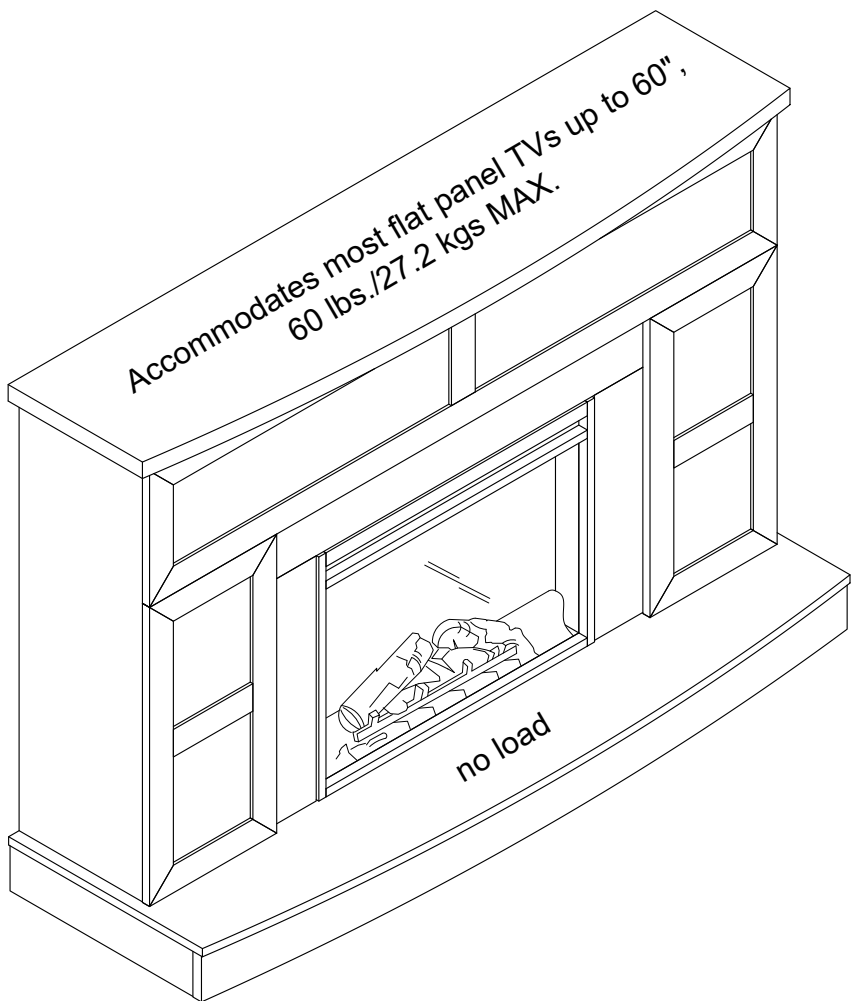

1366015COM-Mantel with Fireplace . Finish: White

Maximum Weight Capacities

Wood breakdown:
35% MDF, 55% PB
Total storage: 9 cubic feet

Overall Product Size:
53.5"W x 18"D x 36.3"H
136.0cm W x 45.7cm D x 92.2cm H

Unit Weight: 84.3 lbs. (38.2 Kgs)