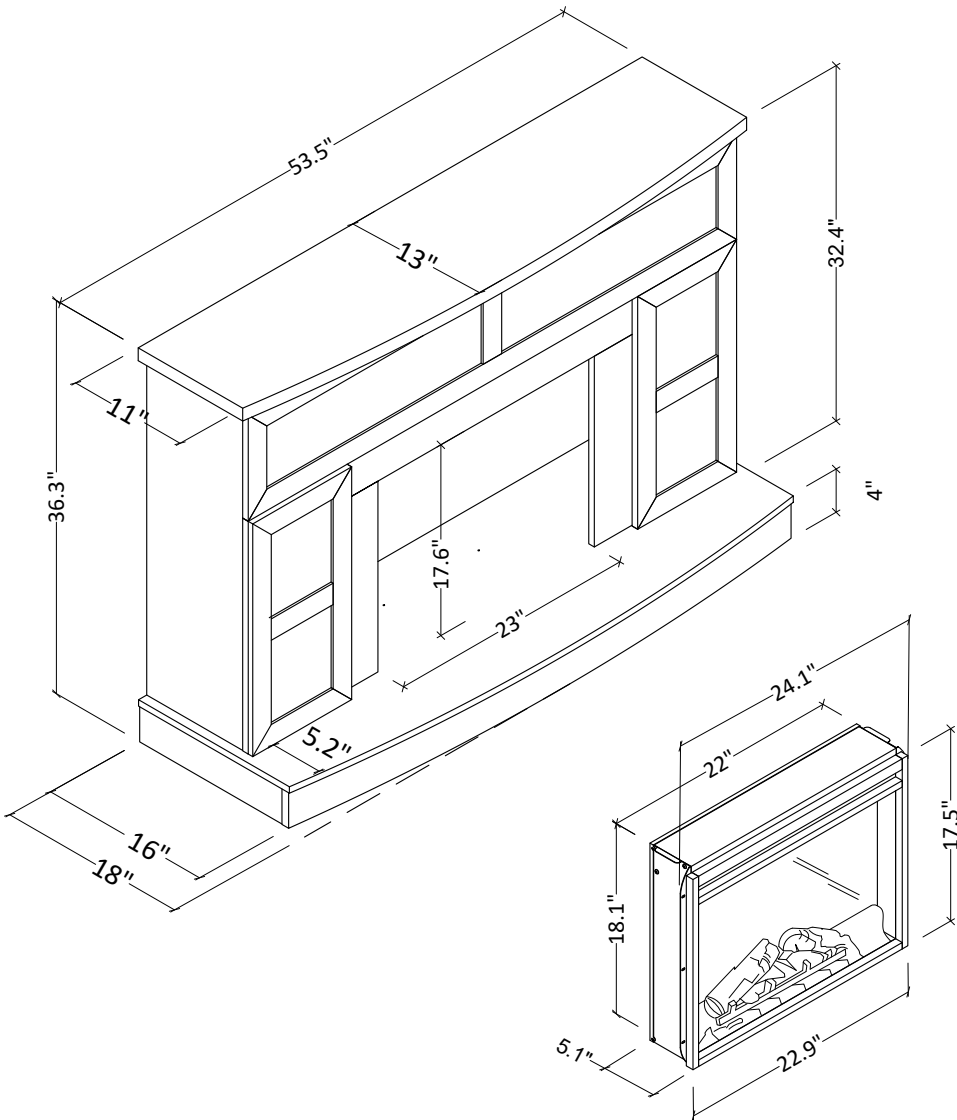

1366015COM-Mantel with Fireplace . Finish: White

Maximum Weight Capacities

Wood breakdown:
35% MDF, 55% PB
Total storage: 9 cubic feet

Overall Product Size:
53.5"W x 18"D x 36.3"H
136.0cm W x 45.7cm D x 92.2cm H

Unit Weight: 84.3 lbs. (38.2 Kgs)